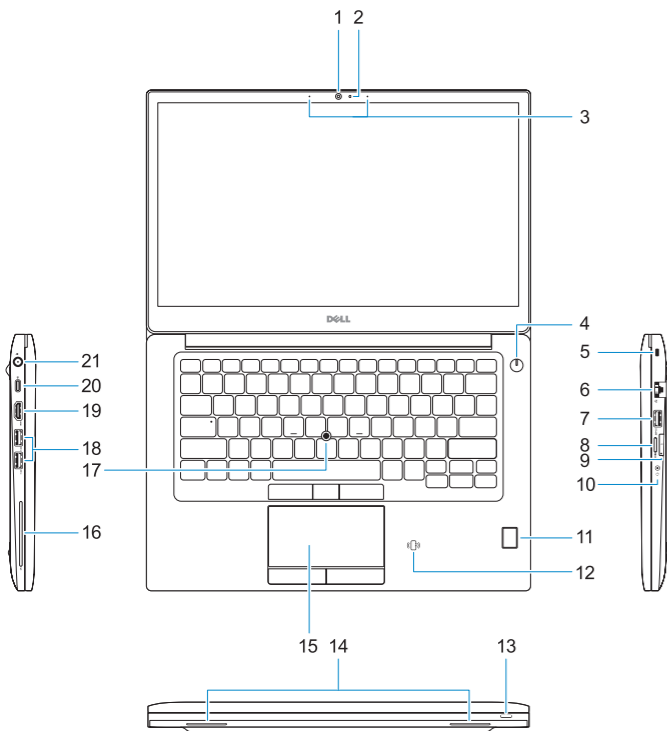

Latitude 7480

03D5GDA00

© 2017 Dell Inc. or its subsidiaries.

© 2017 Microsoft Corporation.

2017-03

Features

Kenmerken | Funkcje | Funkcije

- | | |
|-----------------------------------|---|
| 1. Camera | 12. NFC sensor (optional) |
| 2. Camera status light | 13. Status light |
| 3. Microphones | 14. Speakers |
| 4. Power button | 15. Touchpad |
| 5. Security cable slot | 16. Smartcard reader (optional) |
| 6. Network port | 17. Pointstick (optional) |
| 7. USB 3.0 port with PowerShare | 18. USB 3.0 ports |
| 8. microSD port | 19. HDMI port |
| 9. USIM port | 20. DisplayPort over USB Type-C (optional Thunderbolt™ 3) |
| 10. Headset port | 21. Power connector port |
| 11. Fingerprint reader (optional) | 22. Service tag label |