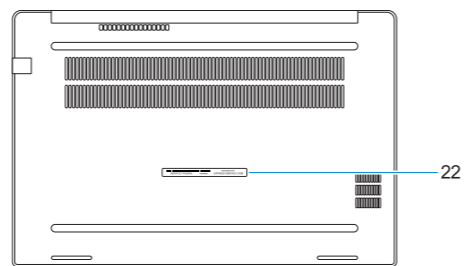

Latitude 7480

03D5GDA00

© 2017 Dell Inc. or its subsidiaries.

© 2017 Microsoft Corporation.

2017-03

Features

Kenmerken | Funkcje | Funkcije

- | | |
|-----------------------------------|---|
| 1. Camera | 12. NFC sensor (optional) |
| 2. Camera status light | 13. Status light |
| 3. Microphones | 14. Speakers |
| 4. Power button | 15. Touchpad |
| 5. Security cable slot | 16. Smartcard reader (optional) |
| 6. Network port | 17. Pointstick (optional) |
| 7. USB 3.0 port with PowerShare | 18. USB 3.0 ports |
| 8. microSD port | 19. HDMI port |
| 9. USIM port | 20. DisplayPort over USB Type-C (optional Thunderbolt™ 3) |
| 10. Headset port | 21. Power connector port |
| 11. Fingerprint reader (optional) | 22. Service tag label |